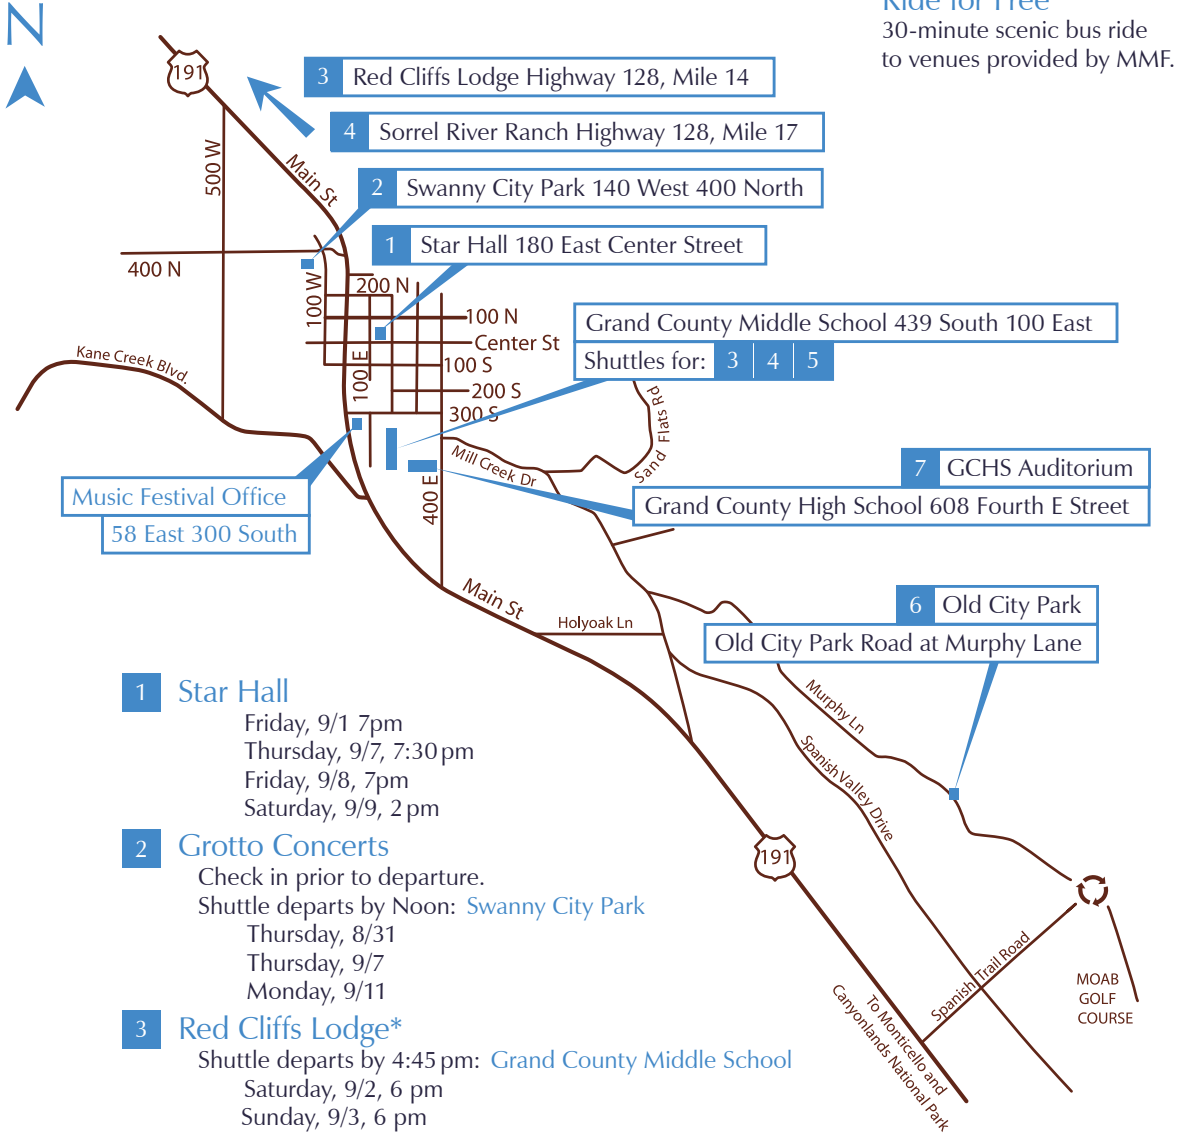

25TH ANNIVERSARY MOAB MUSIC FESTIVAL

25

Ride for Free*
30-minute scenic bus ride to venues provided by MMF.

Music Festival Office
58 East 300 South

Grand County Middle School 439 South 100 East
Shuttles for: 3 4 5

7 GCHS Auditorium
Grand County High School 608 Fourth E Street

6 Old City Park
Old City Park Road at Murphy Lane

1 Star Hall
Friday, 9/1 7pm
Thursday, 9/7, 7:30 pm
Friday, 9/8, 7pm
Saturday, 9/9, 2 pm

2 Grotto Concerts
Check in prior to departure.
Shuttle departs by Noon: Swanny City Park
Thursday, 8/31
Thursday, 9/7
Monday, 9/11

3 Red Cliffs Lodge*
Shuttle departs by 4:45 pm: Grand County Middle School
Saturday, 9/2, 6 pm
Sunday, 9/3, 6 pm

4 Sorrel River Ranch Resort & Spa*
Shuttle departs by 4:45 pm: Grand County Middle School
Saturday, 9/9, 6 pm

5 Music Hikes
Check in prior to departure.
Shuttle departs by 9 am: Grand County Middle School
Saturday, 9/2, 9 am
Sunday, 9/3, 8:30 am
Saturday, 9/9, 9 am
Sunday, 9/10, 8:30am

6 Old City Park
Monday, 9/4, 2 pm